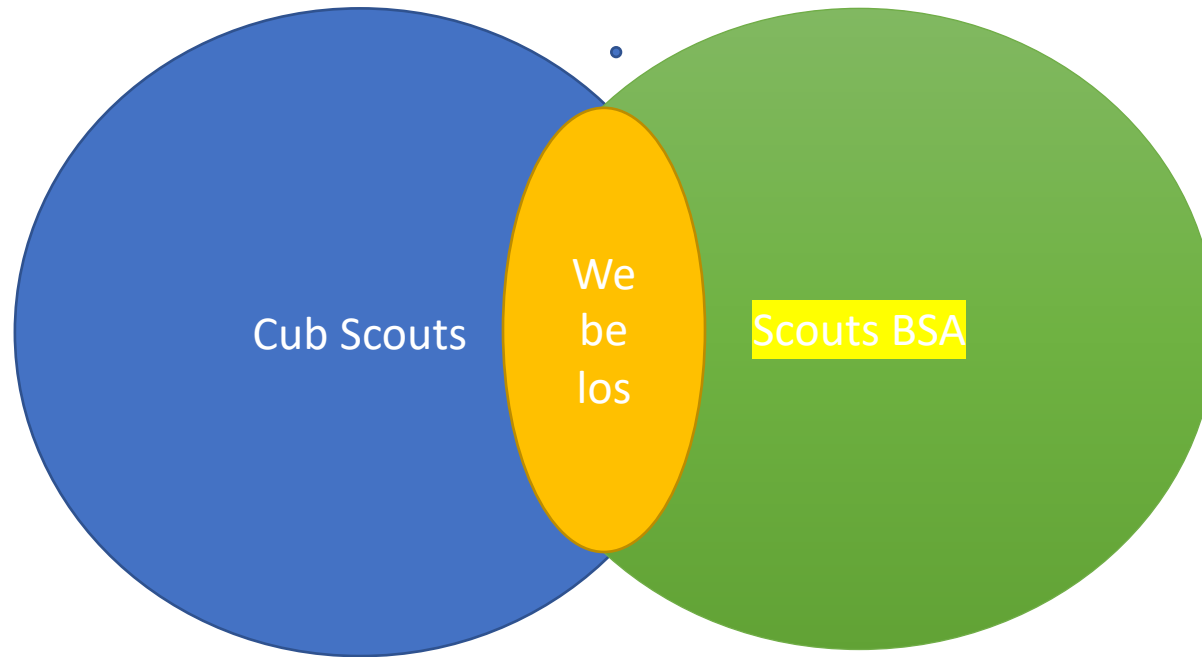

Webelos to Scout Transition

Webelos – to – Scout Transition

- Only 50% of registered Cub Scouts in the cross over into a Scouts BSA Troop.
- 10 and 11-year old boys and girls want to do what their friends are doing.
- Chartering Organizations with Cub Scout Packs and Scouts BSA units have a the potential for a symbiotic relationship.

2 Programs

Cub Scouts

Scouts BSA

One Movement

ABR*

**Always be Recruiting*

- Transition is the coordinated effort of both Troops and Packs
- Transition is a year long effort
- Transition is critical to sustaining the Scouting Movement

What Cub Scout Packs (Webelos Dens) Can Do

- Be upfront with parents and scouts. The whole reason the Webelos program exists is to prepare Cub Scouts to become Scouts BSA.
- We'll Be Loyal Scouts
- Movement from adult lead to youth lead activities. Let the Webelos select elective activity badges.
- Emphasis outdoor activities
- Scouts transition to khaki uniform
- Welcome a Den Chief
- Visit nearby Troops